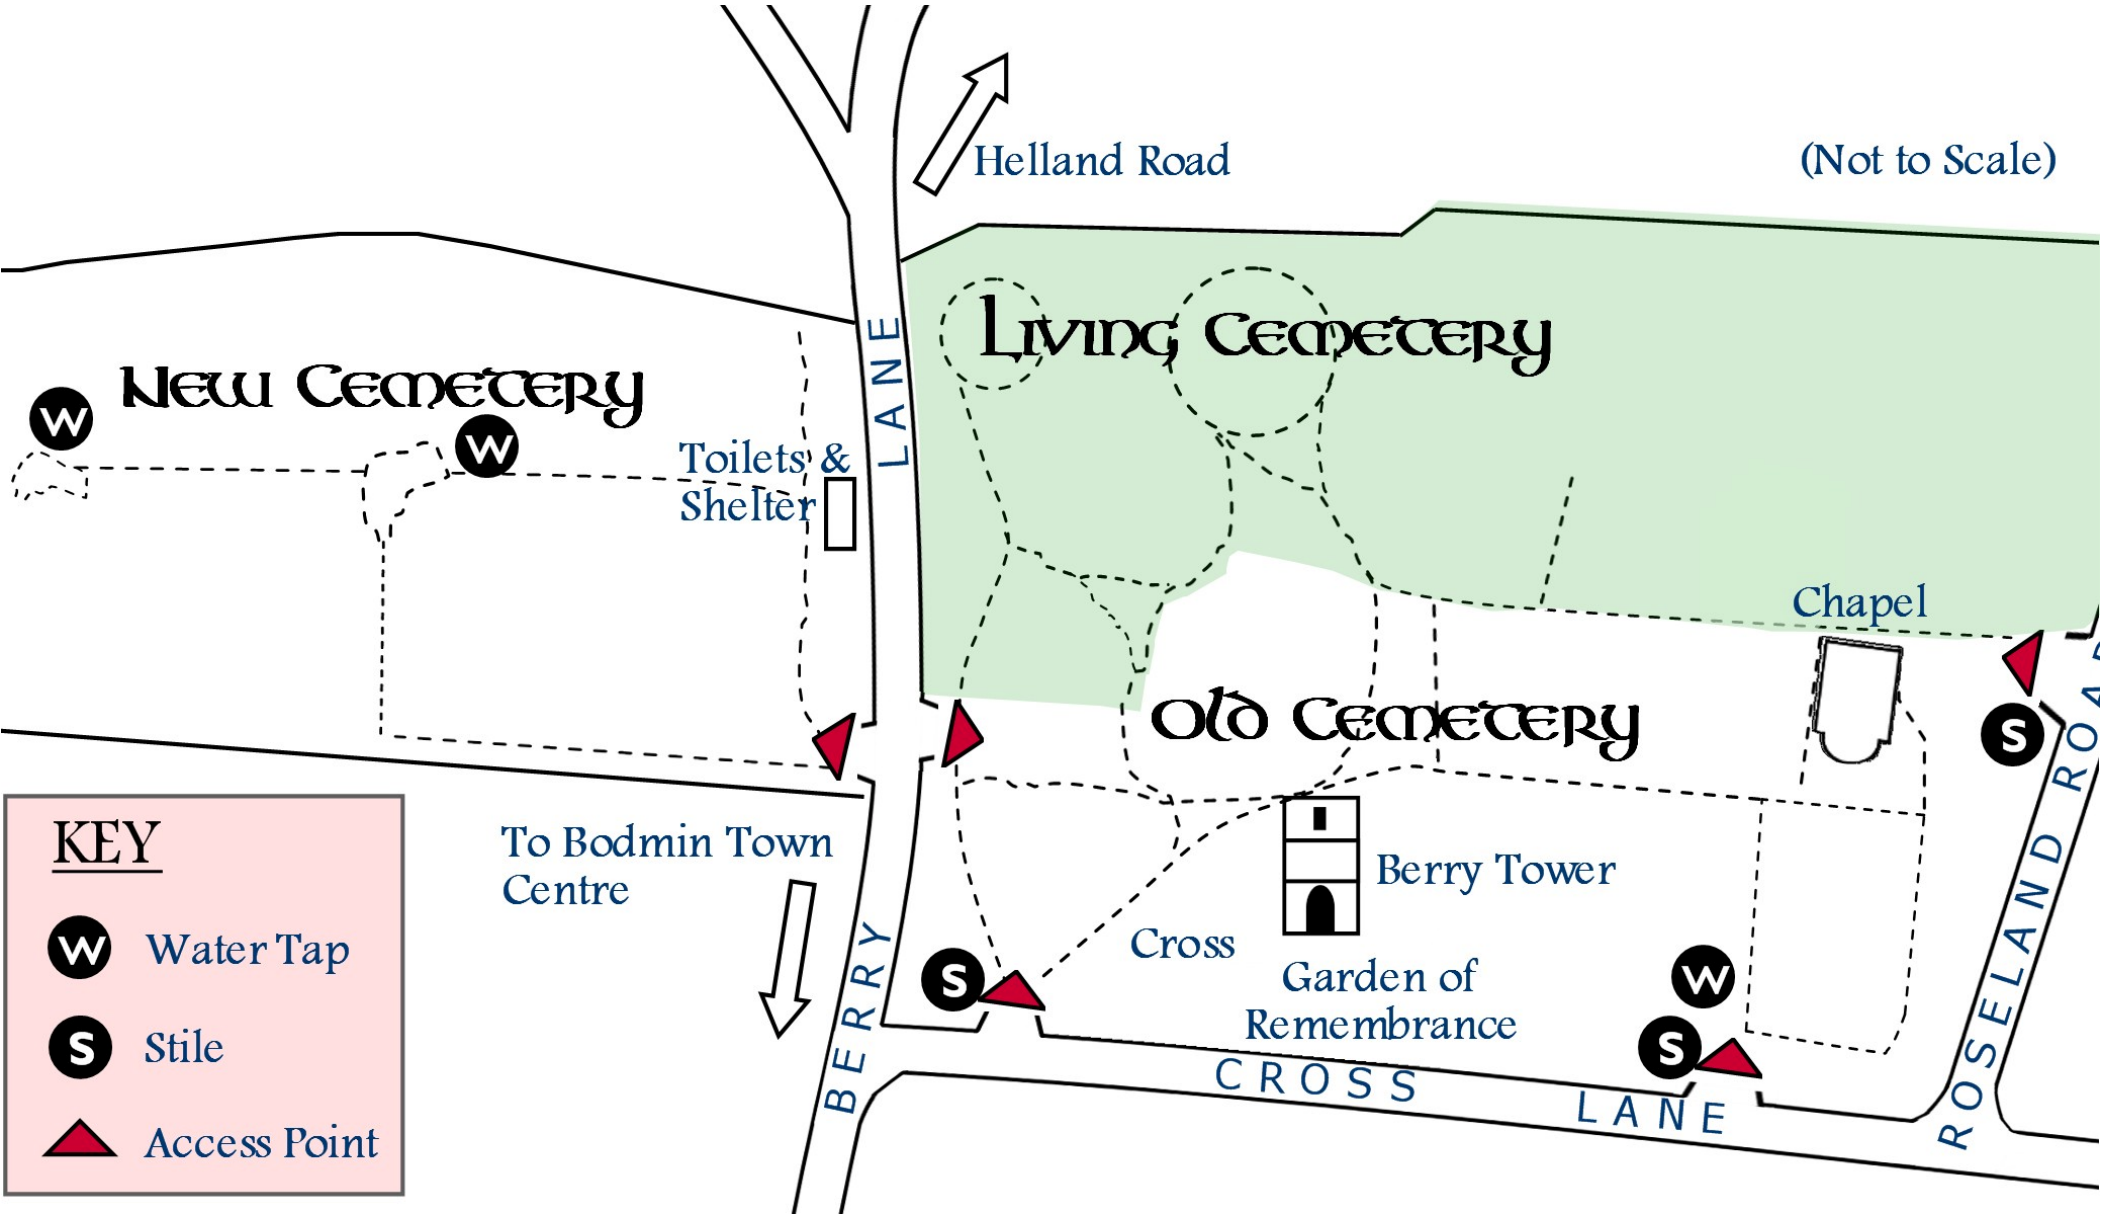

(Not to Scale)

KEY

- W** Water Tap
- S** Stile
- ▲** Access Point